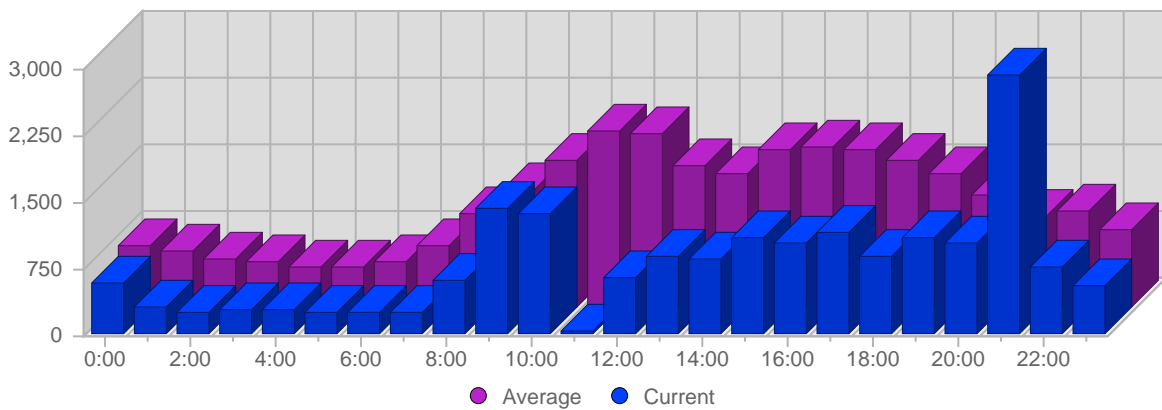

## Traffic and Activity > Page Views

### Report Description

Report Description: Page Views during the day of Sep 7th, 2007  
 Report Range: Day of Sep 7th, 2007  
 Report Scope: Historical Data

### Historic Breakdown

### Breakdown

Hour	Total Page Views	Average Page Views Historically	Change	Percent of Total Page Views
0:00	577	714,92	+45 ▲	3,05%
1:00	314	655,08	+9 ▲	1,66%
2:00	267	553,92	-90 ▼	1,41%
3:00	295	523,25	+50 ▲	1,56%
4:00	281	453,33	+112 ▲	1,49%
5:00	255	457,25	+101 ▲	1,35%
6:00	259	516,67	+53 ▲	1,37%
7:00	264	703,25	-39 ▼	1,40%
8:00	625	1,073,67	-227 ▼	3,31%
9:00	1,431	1,348,58	-77 ▼	7,57%
10:00	1,354	1,657,42	-23 ▼	7,16%
11:00	0	1,984,42	-1,964 ▼	-
12:00	644	1,959,00	-1,366 ▼	3,41%
13:00	891	1,613,58	-882 ▼	4,71%
14:00	860	1,518,00	-1,096 ▼	4,55%
15:00	1,107	1,793,17	-539 ▼	5,85%
16:00	1,049	1,802,67	-856 ▼	5,55%
17:00	1,169	1,792,83	-691 ▼	6,18%
18:00	898	1,665,17	-874 ▼	4,75%
19:00	1,082	1,515,33	-394 ▼	5,72%
20:00	1,046	1,273,50	+31 ▲	5,53%
21:00	2,918	1,031,75	+1,857 ▲	15,43%
22:00	772	1,095,92	-565 ▼	4,08%
23:00	555	879,25	-188 ▼	2,93%
	18,913	28,582		