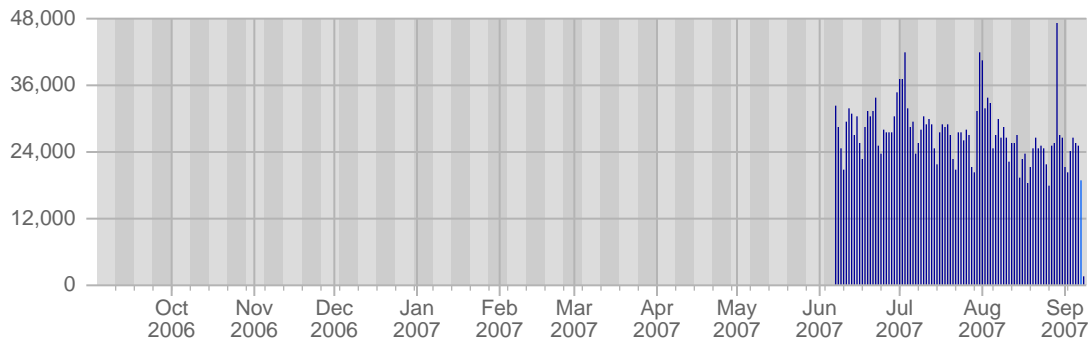

## Traffic and Activity > Page Views

### Report Description

Report Description: Page Views during the day of Sep 7th, 2007  
 Report Range: Day of Sep 7th, 2007  
 Report Scope: Historical Data

### Breakdown

Hour	Total Page Views	Average Page Views Historically	Change	Percent of Total Page Views
0:00	577	714,92	+45 ▲	3,05%
1:00	314	655,08	+9 ▲	1,66%
2:00	267	553,92	-90 ▼	1,41%
3:00	295	523,25	+50 ▲	1,56%
4:00	281	453,33	+112 ▲	1,49%
5:00	255	457,25	+101 ▲	1,35%
6:00	259	516,67	+53 ▲	1,37%
7:00	264	703,25	-39 ▼	1,40%
8:00	625	1,073,67	-227 ▼	3,31%
9:00	1,431	1,348,58	-77 ▼	7,57%
10:00	1,354	1,657,42	-23 ▼	7,16%
11:00	0	1,984,42	-1,964 ▼	-
12:00	644	1,959,00	-1,366 ▼	3,41%
13:00	891	1,613,58	-882 ▼	4,71%
14:00	860	1,518,00	-1,096 ▼	4,55%
15:00	1,107	1,793,17	-539 ▼	5,85%
16:00	1,049	1,802,67	-856 ▼	5,55%
17:00	1,169	1,792,83	-691 ▼	6,18%
18:00	898	1,665,17	-874 ▼	4,75%
19:00	1,082	1,515,33	-394 ▼	5,72%
20:00	1,046	1,273,50	+31 ▲	5,53%
21:00	2,918	1,031,75	+1,857 ▲	15,43%
22:00	772	1,095,92	-565 ▼	4,08%
23:00	555	879,25	-188 ▼	2,93%
	18,913	28,582		